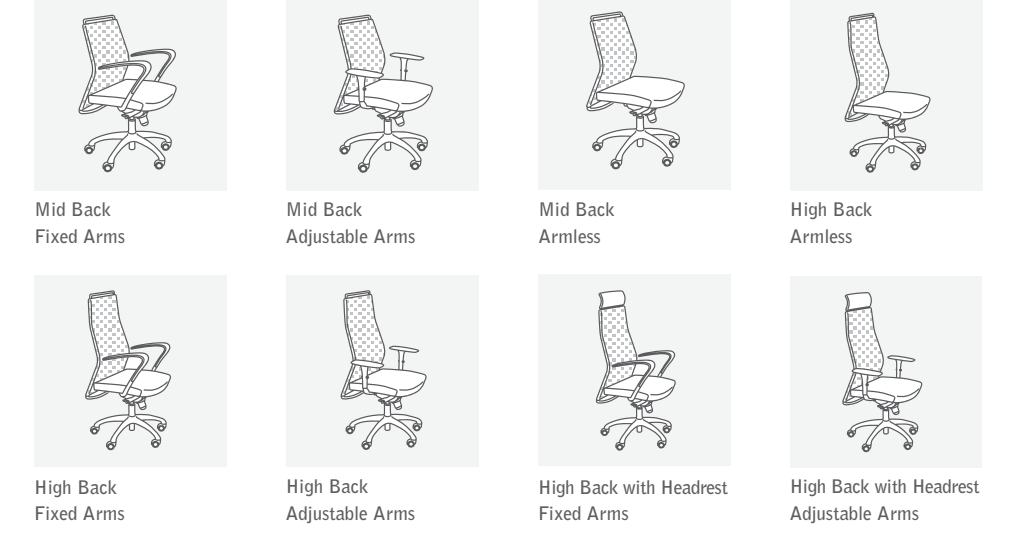

Dorso Weave S Line