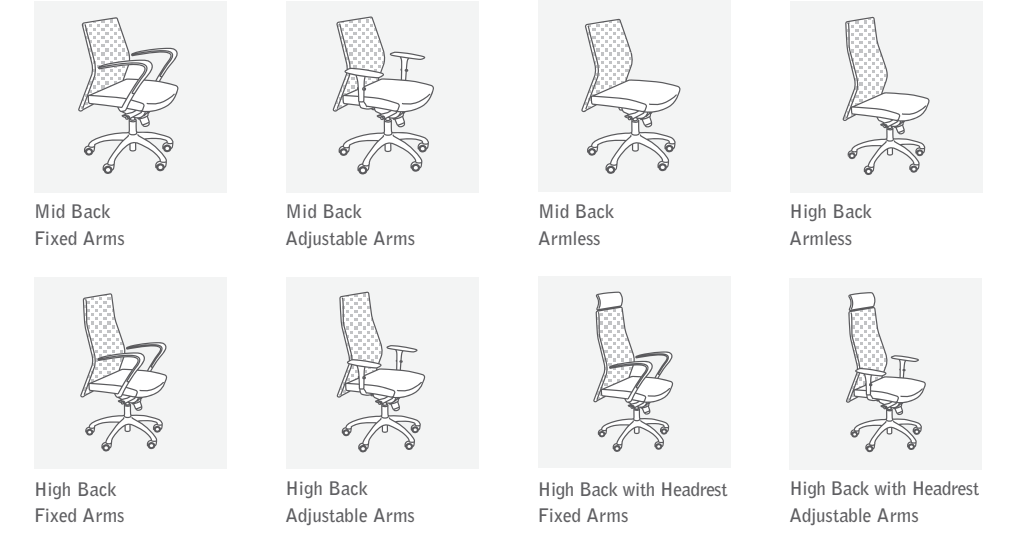

Dorso Weave N Line

	S-Line, Mid Back	S-Line, High Back	N-Line, Mid Back	N-Line, High Back	
W	24.5"	24.5"	24.5"	24.5"	Width
D	22.5"	22.5"	21.5"	21.5"	Depth
H	42.5"	47"	41"	45.5"	Height
SH	18-22"	18-22"	18-22"	18-22"	Seat Height from floor
AH	27-30.5"	27-30.5"	27-30.5"	27-30.5"	Arm Height from floor
WA	20"	20"	20"	20"	Width between Arms
SD	18"	18"	18"	18"	Seat Depth

krug

krug

solutions@krug.ca | www.krug.ca | 1.888.578.KRUG

Cover: DOS1-H2221M