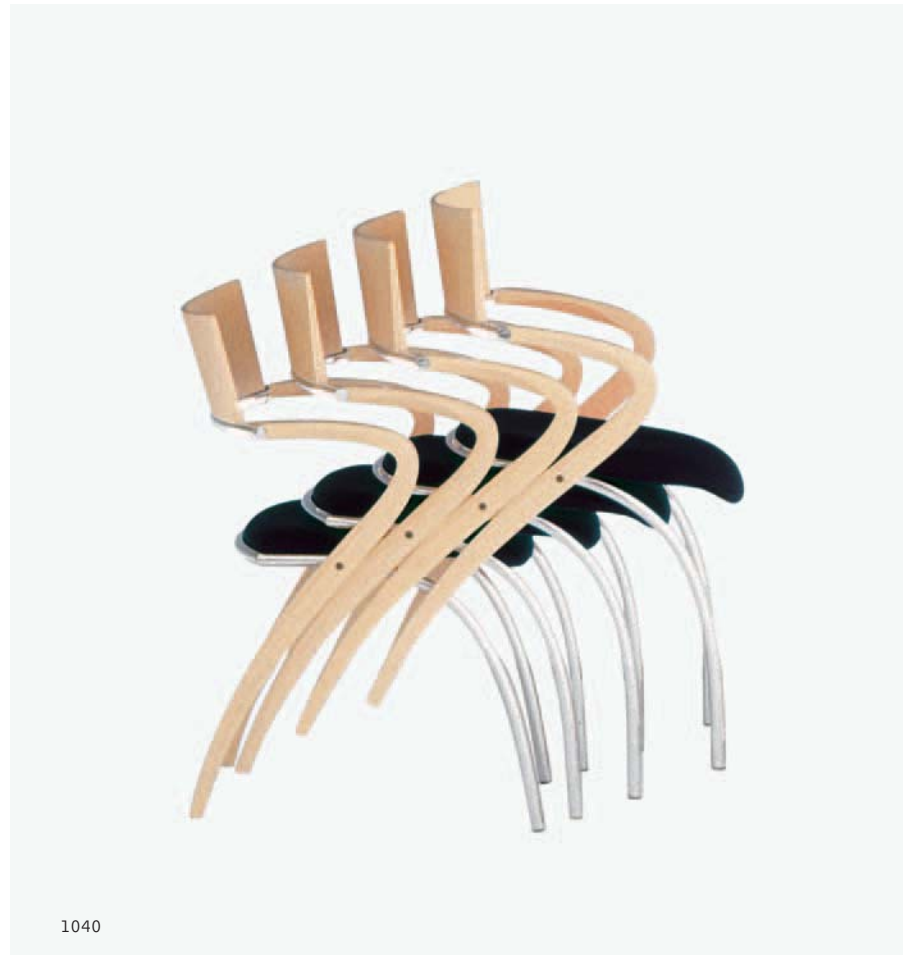

1040

1041

1040