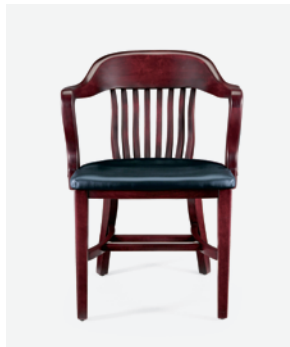

BANK OF ENGLAND

krug

177-A
Wood Seat

178-A
Removable Cushion

179-A
Upholstered Seat

	177-A Wood Seat	178-A Removable Cushion	179-A Upholstered Seat	
W	23.5	23.5	23.5	WIDTH
D	24.5	24.5	24.5	DEPTH
H	31.5	31.5	31.5	HEIGHT
SH	18.5	18.5	18.5	SEAT HEIGHT FROM FLOOR
AH	28.5	28.5	28.5	ARM HEIGHT FROM FLOOR
WA	19	19	19	WIDTH BETWEEN ARMS
SD	17	17	17	SEAT DEPTH