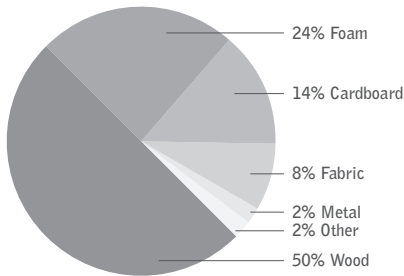

### PRE-CONSUMER

RECYCLED CONTENT = 24.3%

Up to 90% of Sera Lounge product is recyclable at the end of its useful life.