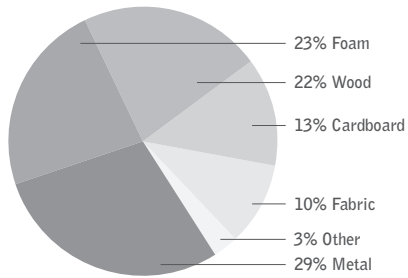

# MODENA

**MATERIAL CONTENT:**

**PRE-CONSUMER  
RECYCLED CONTENT = 16.6%**

Up to 31.6% of Modena product is recyclable at the end of its useful life.

**CONTRIBUTES TO**

CREDIT 2.1 - 2.2	Construction Waste Management	1-2 point(s)
CREDIT 3.3	Resource Reuse	1 point(s)
CREDIT 4.1	Recycled Content	1 point(s)
CREDIT 4.2	Recycled Content	1 point(s)
CREDIT 4.5	Low Emitting Materials, (MUST BE REQUESTED) Systems & Seating	1 point(s)
CREDIT 5.1	Regional Materials*	1 point(s)
CREDIT 7	Certified Wood (AVAILABLE ON SOME PRODUCTS - MUST BE REQUESTED)	1 point(s)