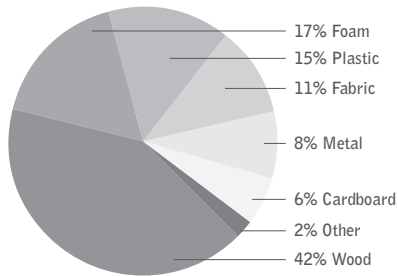

# MERIT

**MATERIAL CONTENT:**

**PRE-CONSUMER  
RECYCLED CONTENT = 7.4%**

Up to 69.8% of Merit product is recyclable at the end of its useful life.

**CONTRIBUTES TO**

CREDIT 2.1 - 2.2	Construction Waste Management	1-2 point(s)
CREDIT 3.3	Resource Reuse	1 point(s)
CREDIT 4.1	Recycled Content	1 point(s)
CREDIT 4.2	Recycled Content	1 point(s)
CREDIT 4.5	Low Emitting Materials, (MUST BE REQUESTED) Systems & Seating	1 point(s)
CREDIT 5.1	Regional Materials*	1 point(s)
CREDIT 7	Certified Wood (AVAILABLE ON SOME PRODUCTS - MUST BE REQUESTED)	1 point(s)