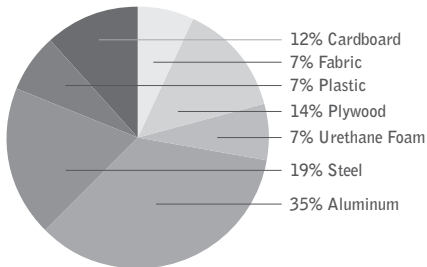

C5 - Mid Back - Aluminum Base - Aluminum Arms - Knee Tilt

MATERIAL CONTENT:

PRE-CONSUMER
RECYCLED CONTENT = 26.2%

POST-CONSUMER
RECYCLE CONTENT = 19.7%

Up to 63.1% of this C5 product is recyclable at the end of its useful life.

CONTRIBUTES TO

CREDIT 2.1 - 2.2	Construction Waste Management	1-2 point(s)
CREDIT 3.3	Resource Reuse	1 point
CREDIT 4.1	Recycled Content	1 point
CREDIT 4.2	Recycled Content	1 point
CREDIT 4.5	Low Emitting Materials, (MUST BE REQUESTED) Systems Furniture & Seating	1 point
CREDIT 5.1	Regional Materials*	1 point
CREDIT 7	Certified Wood (AVAILABLE ON SOME PRODUCTS - MUST BE REQUESTED)	1 point