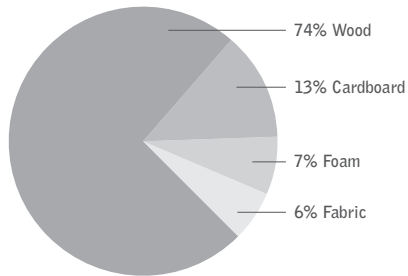

KITA

MATERIAL CONTENT:

**PRE-CONSUMER
RECYCLED CONTENT = 13%**

Up to 87% of Kita product is recyclable at the end of its useful life.

CONTRIBUTES TO

CREDIT 2.1 - 2.2	Construction Waste Management	1-2 point(s)
CREDIT 3.3	Resource Reuse	1 point(s)
CREDIT 4.1	Recycled Content	1 point(s)
CREDIT 4.2	Recycled Content	1 point(s)
CREDIT 4.5	Low Emitting Materials, (MUST BE REQUESTED) Systems & Seating	1 point(s)
CREDIT 5.1	Regional Materials*	1 point(s)
CREDIT 7	Certified Wood (AVAILABLE ON SOME PRODUCTS - MUST BE REQUESTED)	1 point(s)