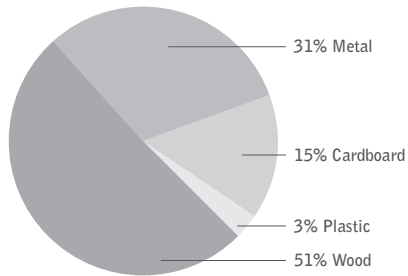

BALI (wood)

MATERIAL CONTENT:

PRE-CONSUMER

RECYCLED CONTENT = 21.3%

Up to 100% of Bali (wood) product is recyclable at the end of its useful life.

CONTRIBUTES TO

CREDIT	CONTRIBUTES TO	POINTS
CREDIT 2.1 - 2.2	Construction Waste Management	1-2 point(s)
CREDIT 3.3	Resource Reuse	1 point(s)
CREDIT 4.1	Recycled Content	1 point(s)
CREDIT 4.2	Recycled Content	1 point(s)
CREDIT 4.5	Low Emitting Materials, (MUST BE REQUESTED) Systems & Seating	1 point(s)
CREDIT 5.1	Regional Materials*	1 point(s)
CREDIT 7	Certified Wood (AVAILABLE ON SOME PRODUCTS - MUST BE REQUESTED)	1 point(s)