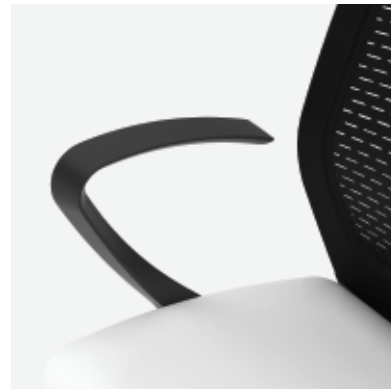

CANTILEVER ARM

The top surface of this arm has been proportioned to provide comfortable arm support, with a resting surface of 10" x 2". The arms can be adjusted inward and outward by 1" on each arm, or 2" per chair.