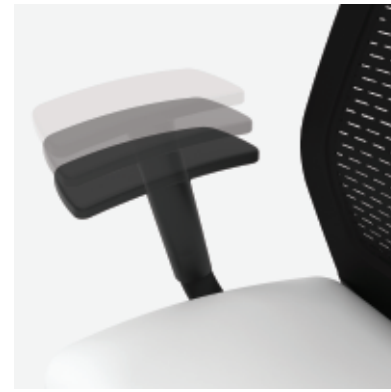

ADJUSTABLE T-ARM

In addition to the same features as the Fixed version, the arm pad has a 3-position rotation horizontally: center, left and right. The arm pad also adjusts forward and rearward in 5 positions, and is height-adjustable in 9 positions ranging over 4.